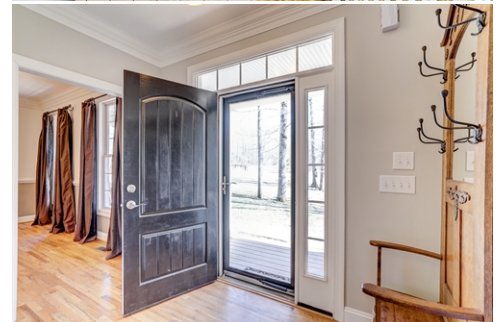

$ 599,900

1402 Stillhouse Ridge Lane, Charlottesville, VA 22903

WEB: 1402StillhouseRidgeLane.com

- » Beds: 5 | Baths: 4 Full, 1 Half
- » MLS #: 599874
- » Single Family | 4,362 ft² | Lot: 3.22 acres

QR Code